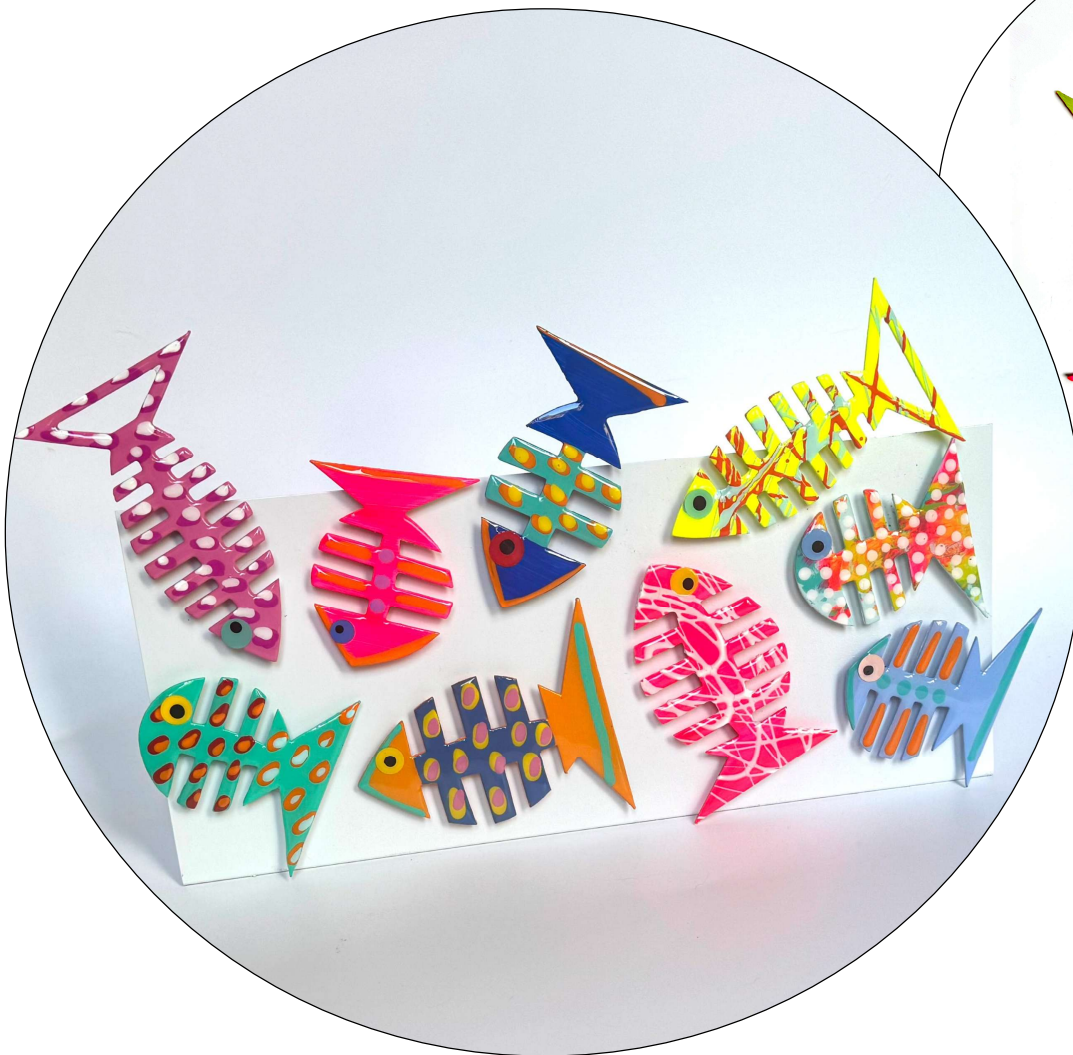

Wholesale: \$5 | MSRP: \$12 - \$15

Case pack (mix): 12 units

Sizes: range from 2.75" to 4.5" in length

Shapes: 10 different shapes

PRODUCT DETAILS

- Distinctive fish skeleton shape
- 10 different shapes & sizes (largest is 4 ¾" nose to tail; smallest is 2 ¾" nose to tail)
- Handmade/painted, with art piece feel
- Appear on TV show fridges of Friends and Seinfeld & others
- Orders are Artist's Pick, a mix of best sellers, with new designs being added to the collections continuously
- Created with thick paper board with glossy coating
- Ceramic magnet bar for strong hold
- Countertop display available (shown below, in white or black)
- Wholesale \$5 | MSRP \$12 - \$15