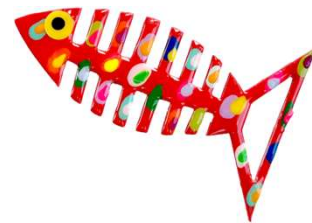

Fish skeleton fridge magnets

SKU: MIX-0035

Wholesale: \$5 | MSRP: \$12 - \$15

Case pack (mix): 12 units

Sizes: range from 2.75" to 4.5" in length

Shapes: 10 different shapes

PRODUCT DETAILS

- Distinctive fish skeleton shape
- 10 different shapes & sizes (largest is 4 ¾" nose to tail; smallest is 2 ¾" nose to tail)
- Handmade/painted, with art piece feel
- Appear on TV show fridges of Friends and Seinfeld & others
- Orders are Artist's Pick, a mix of best sellers, with new designs being added to the collections continuously
- Created with thick paper board with glossy coating
- Ceramic magnet bar for strong hold
- Countertop display available (shown below, in white or black)
- Wholesale \$5 | MSRP \$12 - \$15